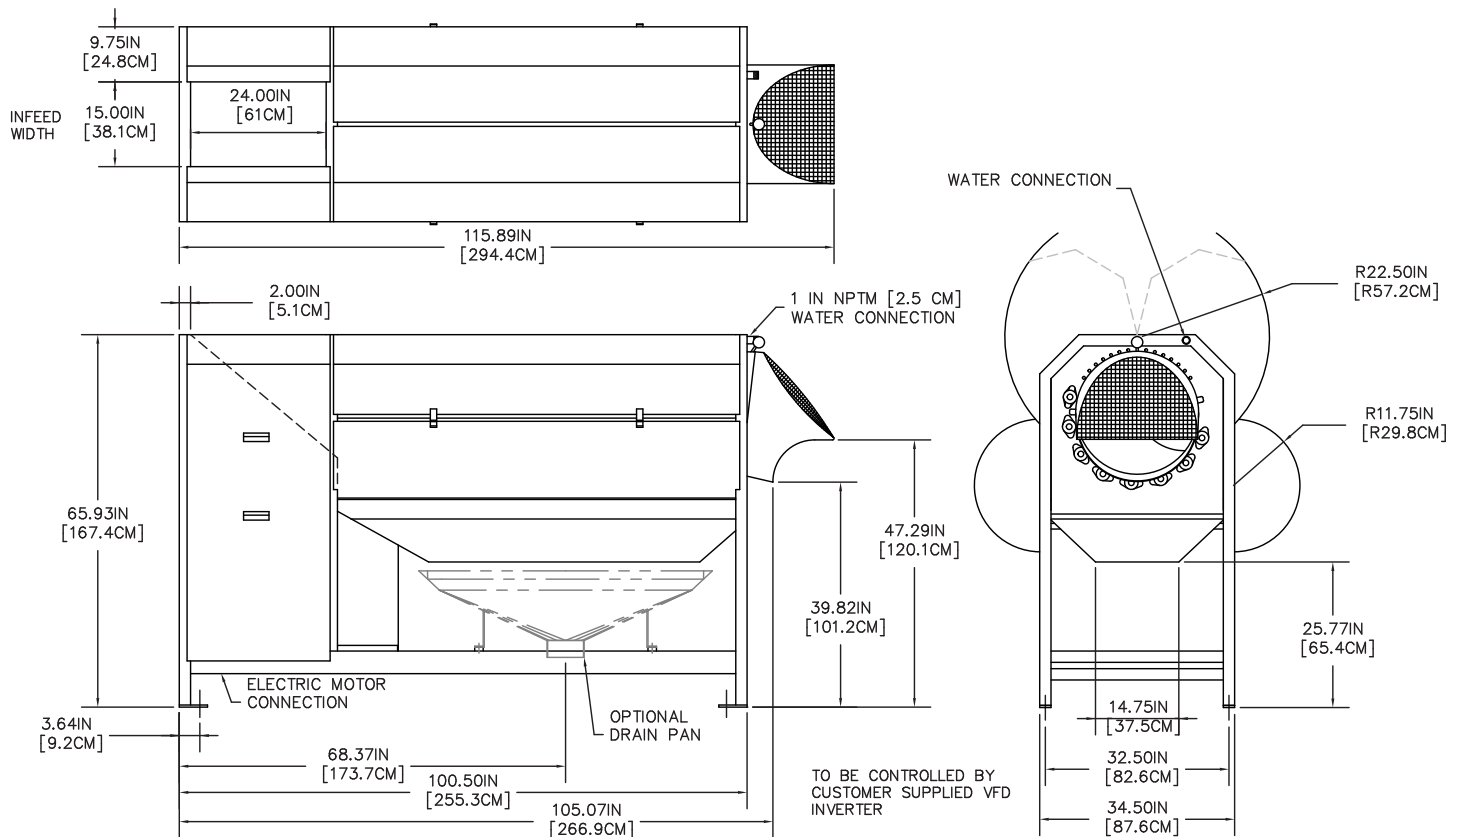

Peeler/Scrubber/Washer – 2600

Specifications

Roll Speed: 100-500 RPM

Motor: 10 HP, 230-460 VAC, 3 Phase

Weight: 3000 lbs (1361 kg)

Features

- Available with six or eight rolls
- Available roll types: rubber finger (knocker), rubber pintle, brushes and coated abrasive
- Variable speed control requires a customer-supplied inverter or Vanmark-provided inverter at an additional cost
- Includes trapped key door interlock system (24V or 120V)

Options

- Reversing roll, drain pan, tumbling unit

E 8.17v4

Contact Us

Vanmark is proud to provide top quality equipment, exceptional service and peace of mind worldwide for the potato and produce processing industries. Contact us for more information and to custom-fit the Peeler/Scrubber/Washer – 2600 for your specific application.

To feed our growing world - Together

Phone: +1 740-201-0004

Email: sales@vanmark.com

vanmark.com