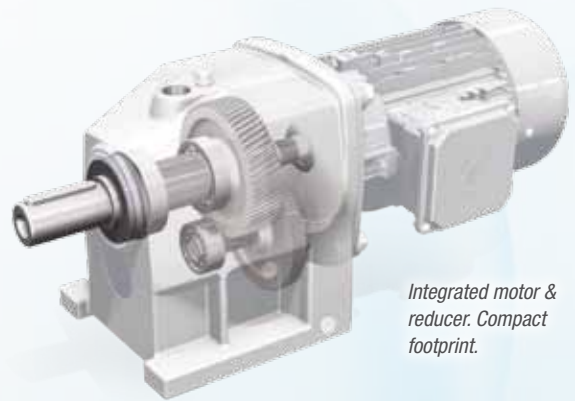

## FACTORY ASSEMBLED SYSTEMS

Ordering Wright Flow Technologies complete pump & drive units saves time & money. These systems include pump, base plate, motor, couplings, guards & speed reduction if needed. Close & long coupled styles are available.

### EASY SELECTION:

1

CHOOSE YOUR PUMP

2

CHOOSE FROM A STANDARD SELECTION OF WASHDOWN DUTY GEAR MOTORS

*Integrated motor & reducer. Compact footprint.*

3

CHOOSE FROM THREE STANDARD UNIT CONFIGURATIONS

*SS Tubular 3A Approved Design*

*Flat Plate with Adjustable Legs*

*Formed Metal*