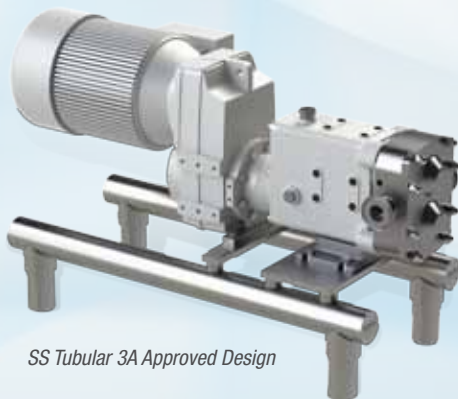

## FACTORY ASSEMBLED SYSTEMS

Ordering Wright Flow Technologies complete pump & drive units saves time & money. These systems include pump, base plate, motor, couplings, guards & speed reduction if needed. Close & long coupled styles are available.

*SS Tubular 3A Approved Design*

*Flat Plate with Adjustable Legs*

*Formed Metal*