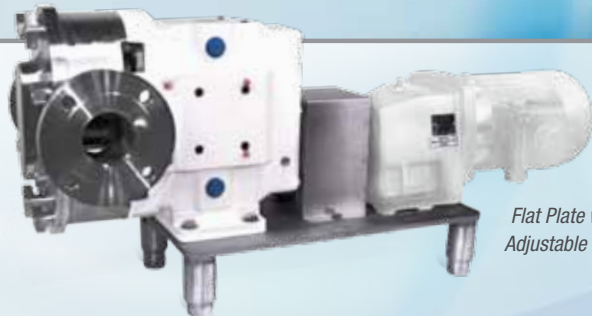

## FACTORY ASSEMBLED SYSTEMS

Ordering Wright Flow Technologies complete pump & drive units saves time & money. These systems include pump, base plate, motor, couplings, guards & speed reduction if needed. Close & long coupled styles are available.

### EASY SELECTION:

1

CHOOSE YOUR PUMP

2

CHOOSE FROM A STANDARD SELECTION OF WASHDOWN DUTY GEAR MOTORS

*Integrated motor & reducer. Compact footprint.*

3

CHOOSE FROM THREE STANDARD UNIT CONFIGURATIONS

*SS Tubular 3A Approved Design*

*Flat Plate with Adjustable Legs*

*Formed Metal*